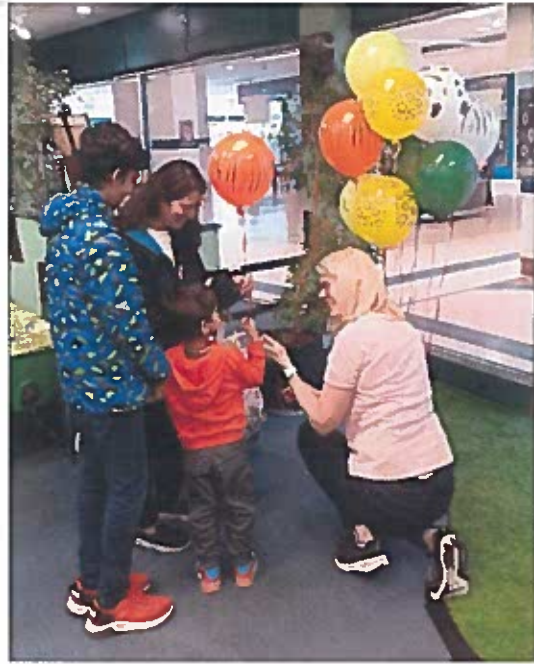

[Subscribe](#)

[Past Issues](#)

[Translate](#) ▼