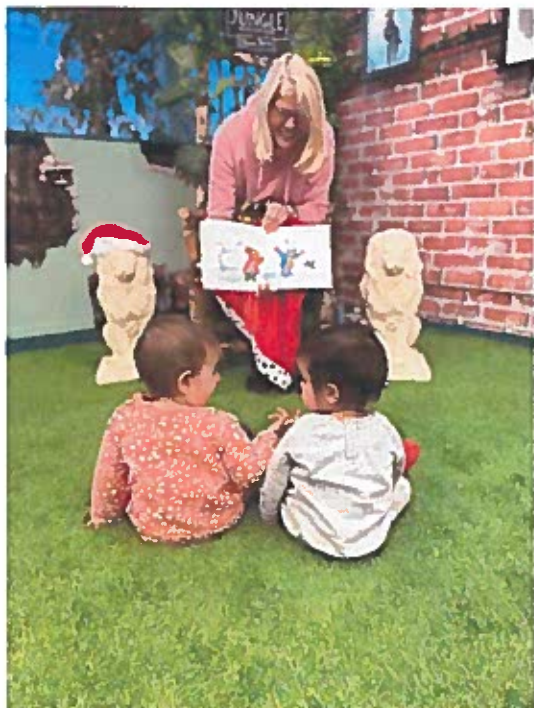

[Subscribe](#)

[Past Issues](#)

[Translate](#) ▼

we move forward in the plans God has for the Jungle as a community space.

To keep up with what's going on at Jungle, follow us on Facebook!

[Humans of Cowley](#)

[Friends of the Jungle](#)

[Micah Hayns Art](#)

Thank you so much for your prayers, financial partnership and your love.
I'm so grateful to have you on this journey with me!

I wish you joy, health and great blessing in 2023!